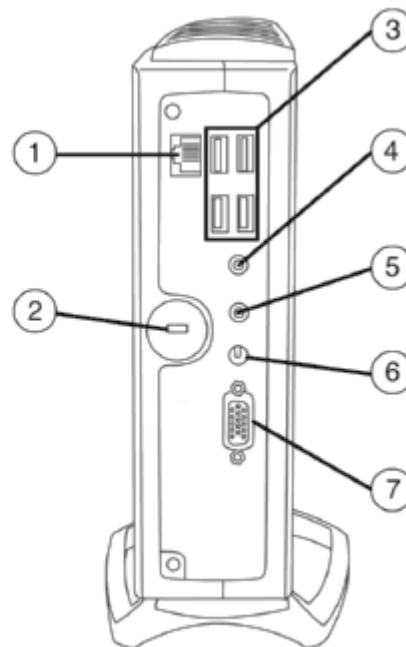

Overview

1. Network
2. Lock Support
3. USB (four ports)
4. Mic (Audio Line In)

5. Speaker (Audio Line Out)
6. DC Power
7. Video

At A Glance

- Simplified IT management for the enterprise.
- Legacy-free platform at the most competitive price
- Helps lower ownership costs and increase resource efficiency for each end-user
- 533 MHz processor
- Powerful, discrete graphics
- 64 MB of SDRAM standard
- Broad range of support for options and peripherals
- Microsoft® Windows® CE .NET operating system
- Protected by Hewlett-Packard Services, including a limited three-year warranty - Certain restrictions and exclusions apply. For details, consult the Product Information Centre at 1-888-882-6672.